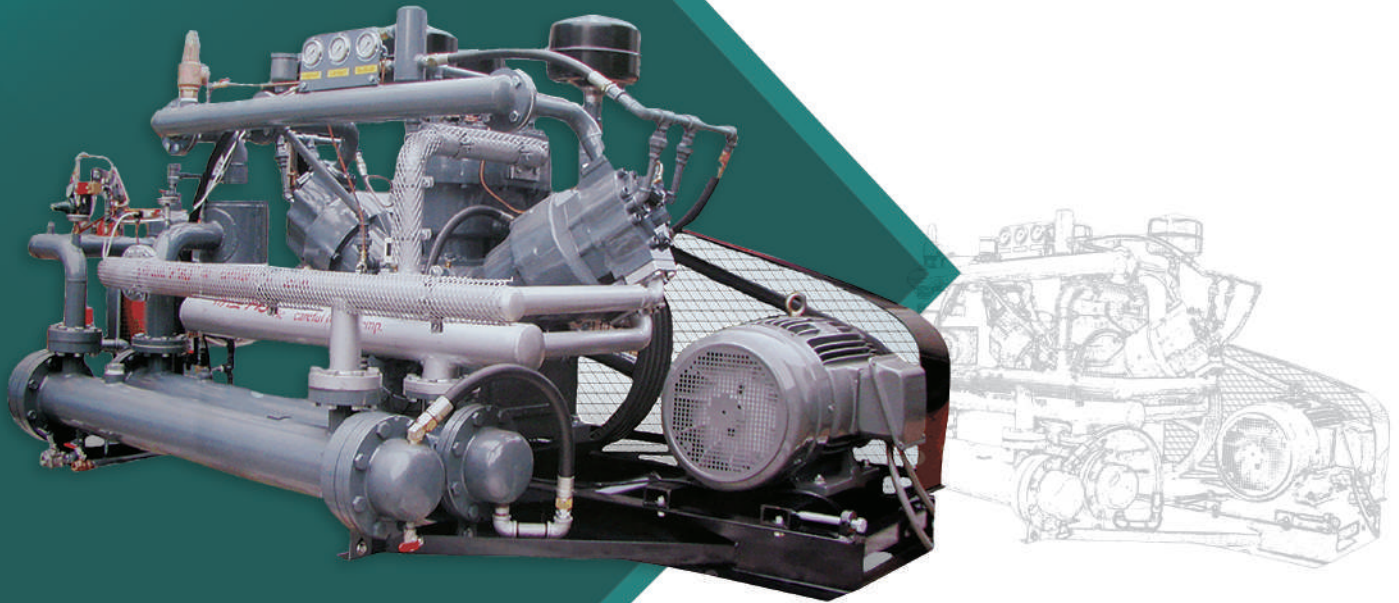

HIGH PRESSURE COMPRESSOR

Custom Made Up To 120 Bar
Teco Motor
100% Made In Taiwan

High Pressure Compressor Specification

Model	HA-20	HA-30	HA-40	HRW-60	HRW-60S	HA-80	HRW-100	HRW-125
Motor Power (Kw/Hp)	15/20	22/30	30/40	37/50	45/60	55/75	75/100	90/125
Pressure Bar	15-35	15-35	15-35	15-35	15-35	15-35	15-35	15-35
Capacity	1.1	1.7	2.1	3.2	3.7	4.9	6.6	7.6
R.P.M	770	600	500	565	640	450	450	520
Weight (Kg)	900	1800	1800	2200	2300	4500	4700	4770
Dimension (mm)	2200 x 1000 x 2050	2800 x 1550 x 2050	3000 x 1650 x 2050	3000 x 1650 x 2050	3000 x 1650 x 2050	4000 x 1950 x 2100	4300 x 2050 x 2100	4300 x 2050 x 2100